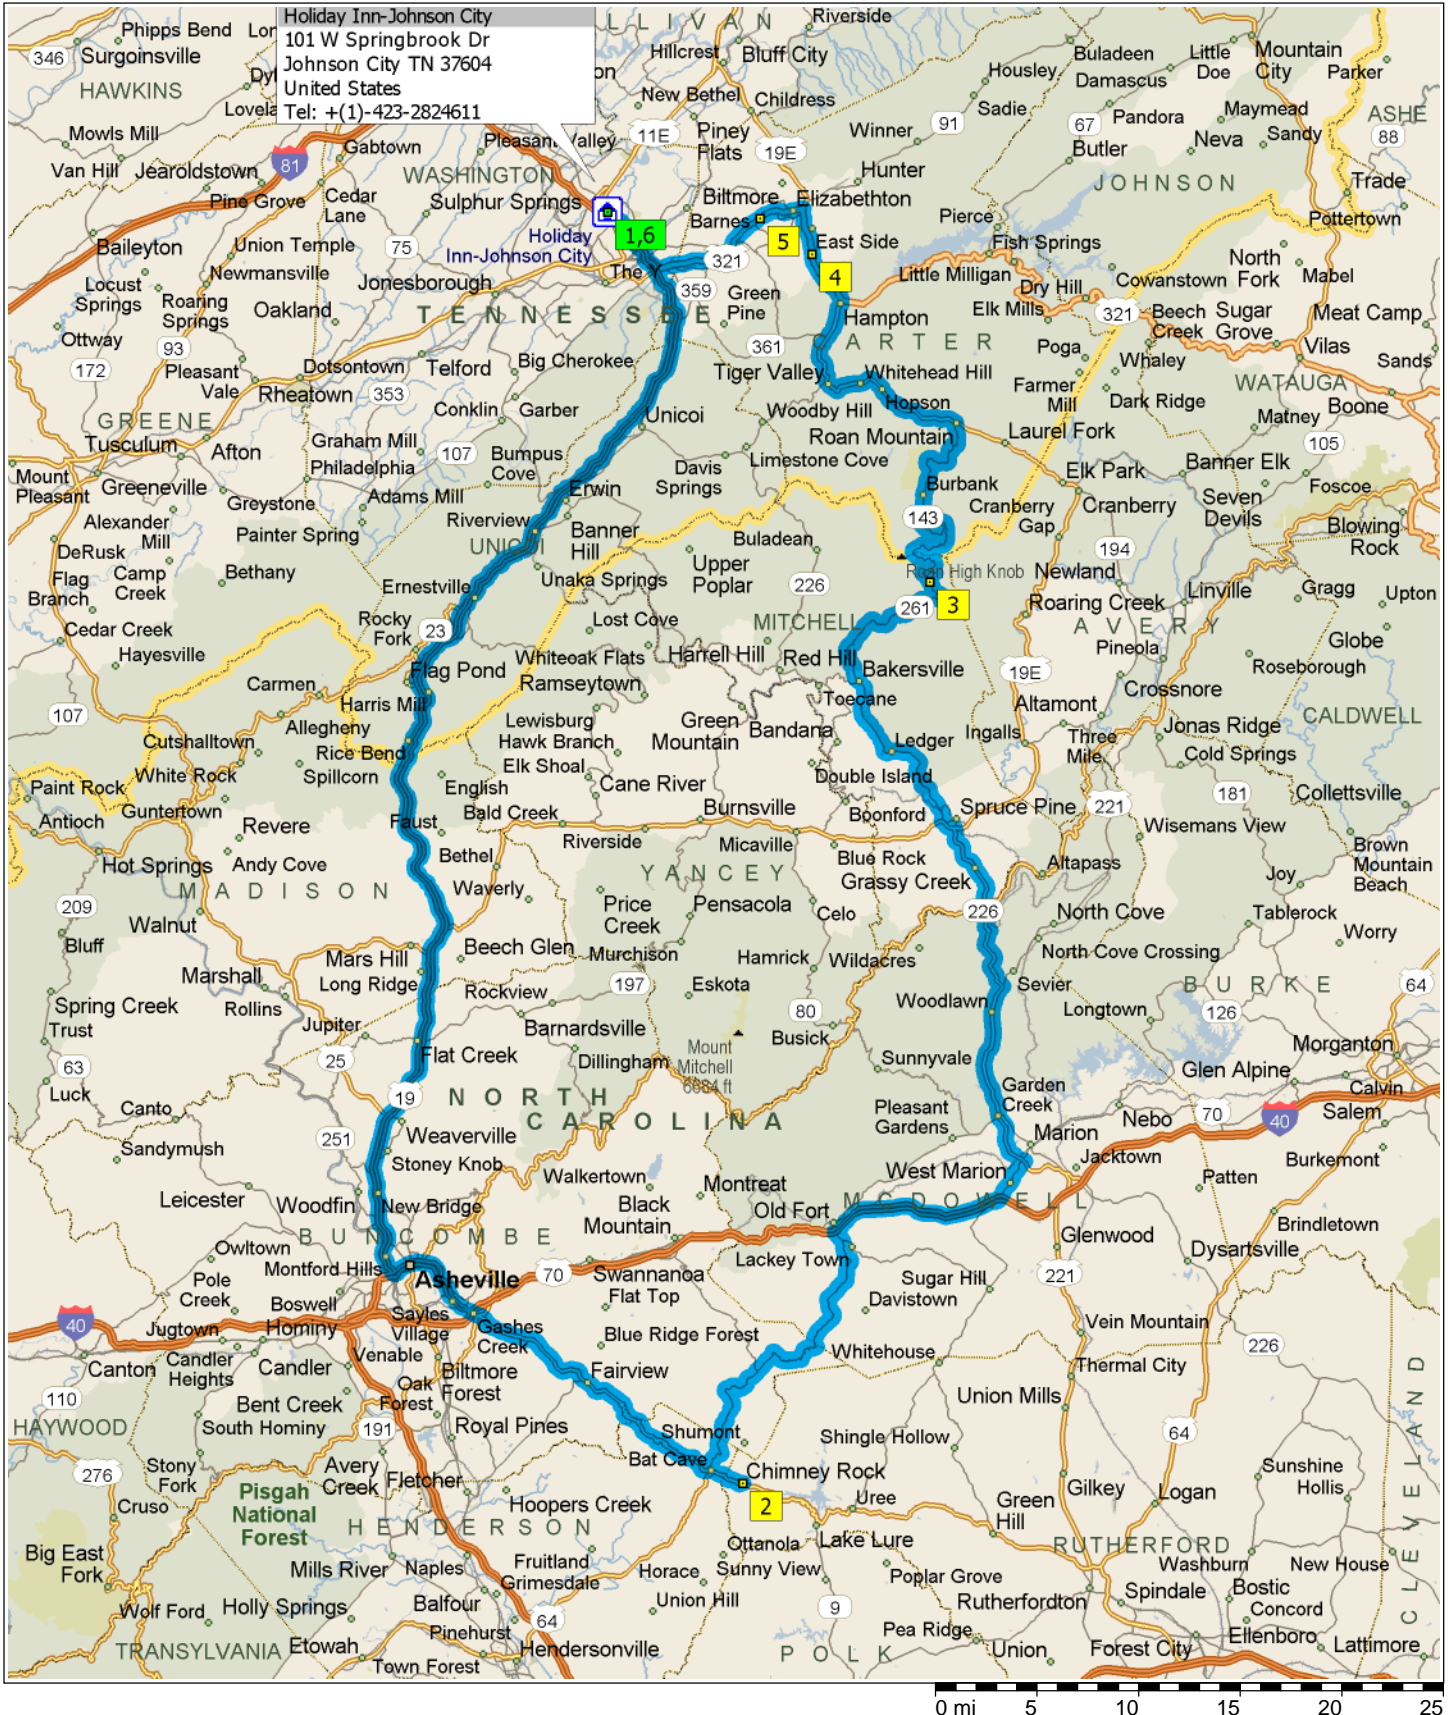

XFire Route - Snake GTG Weekend (Chimney Rock)

203.3 miles; 5 hours, 48 minutes