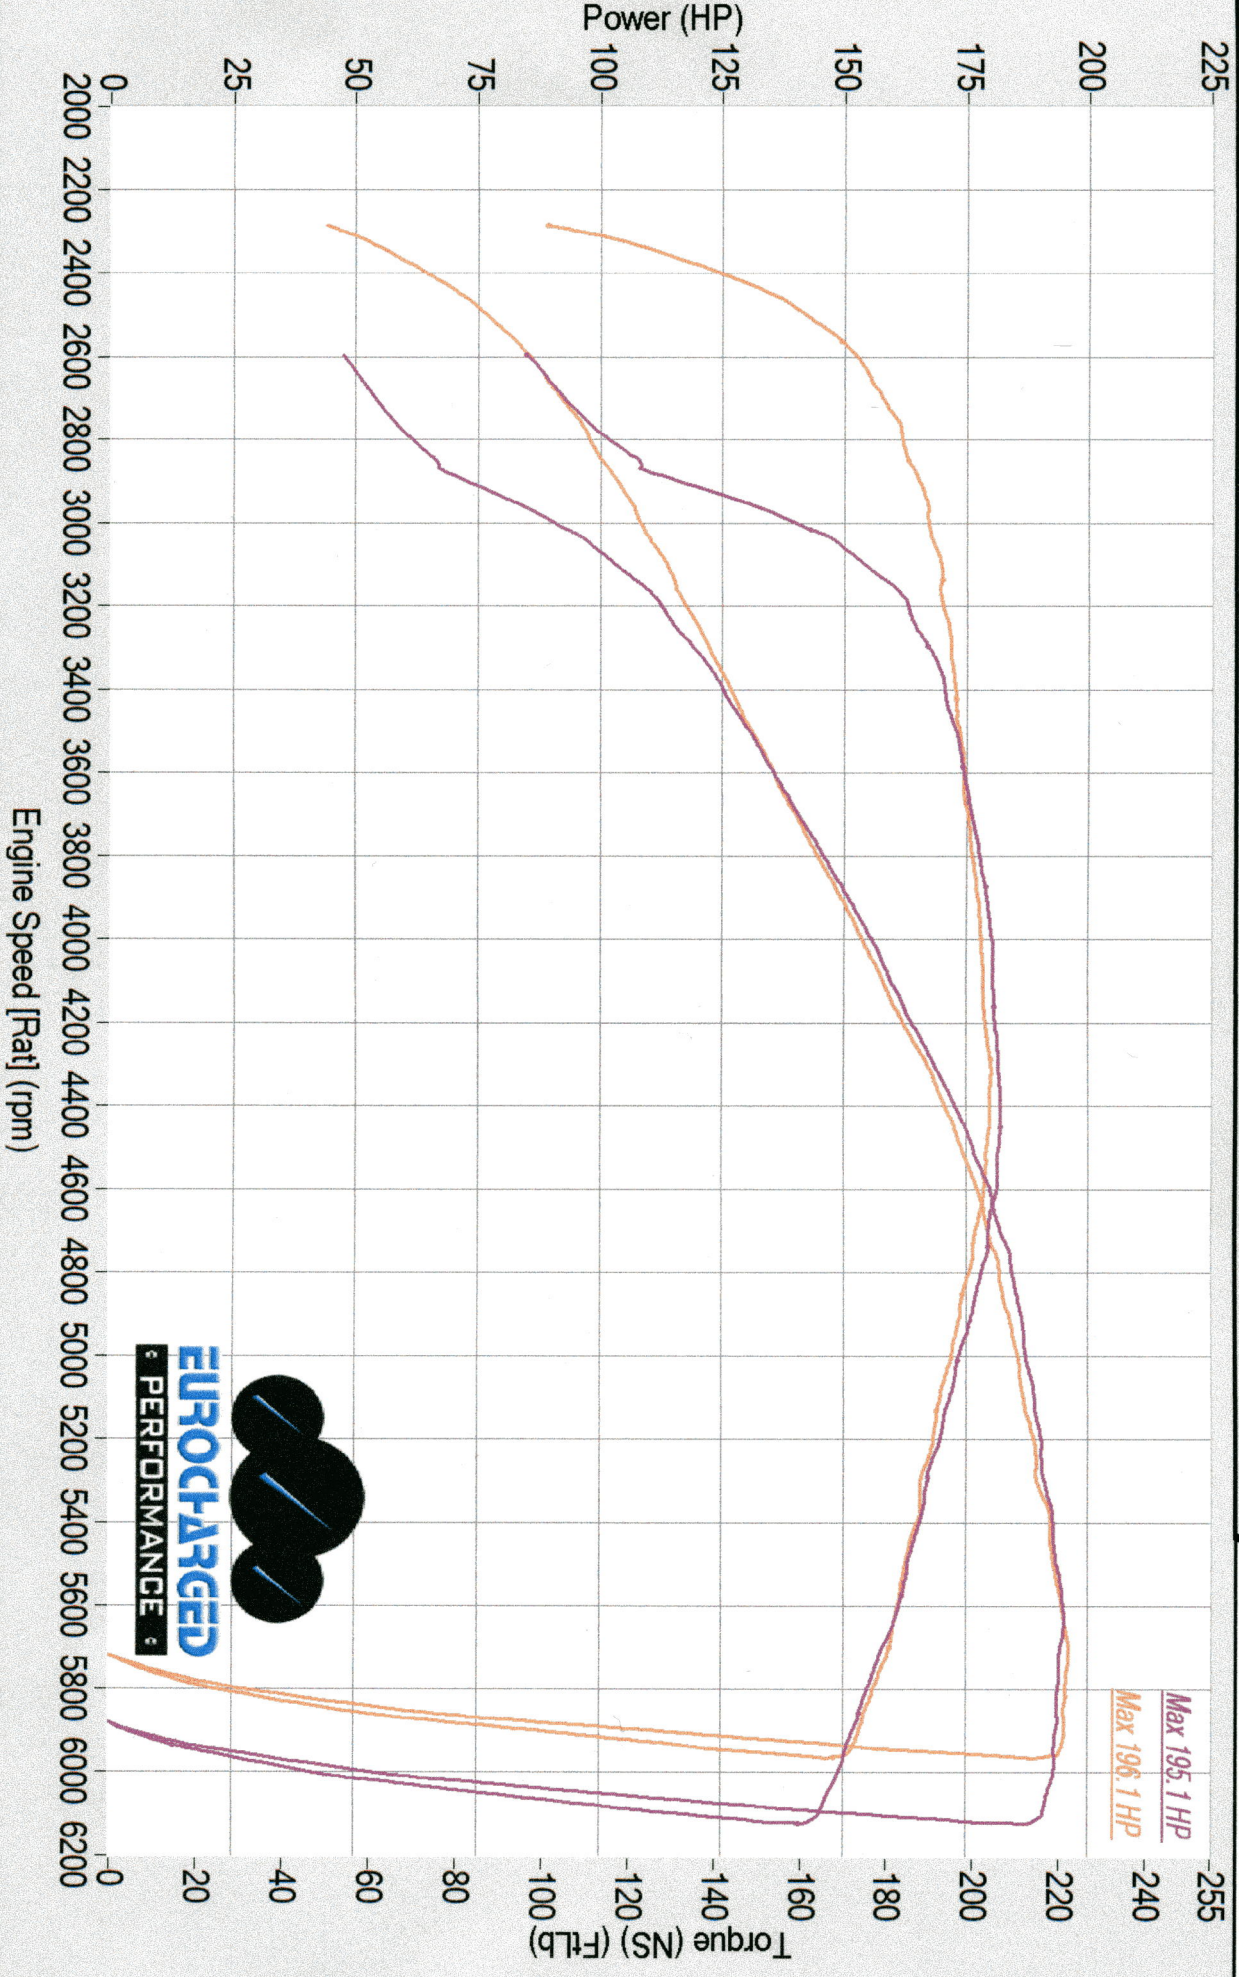

Eurocharged Performance

ID 062735
Customer David, Tinker

#68

ID	Date	Time	Run	IN@RR	Run Description	ID	Date	Time	Run	IN@RR	Run Description
062735	02-12-11	11:27:25	5	100@117							
062735	02-12-11	11:28:20	6	100@117							