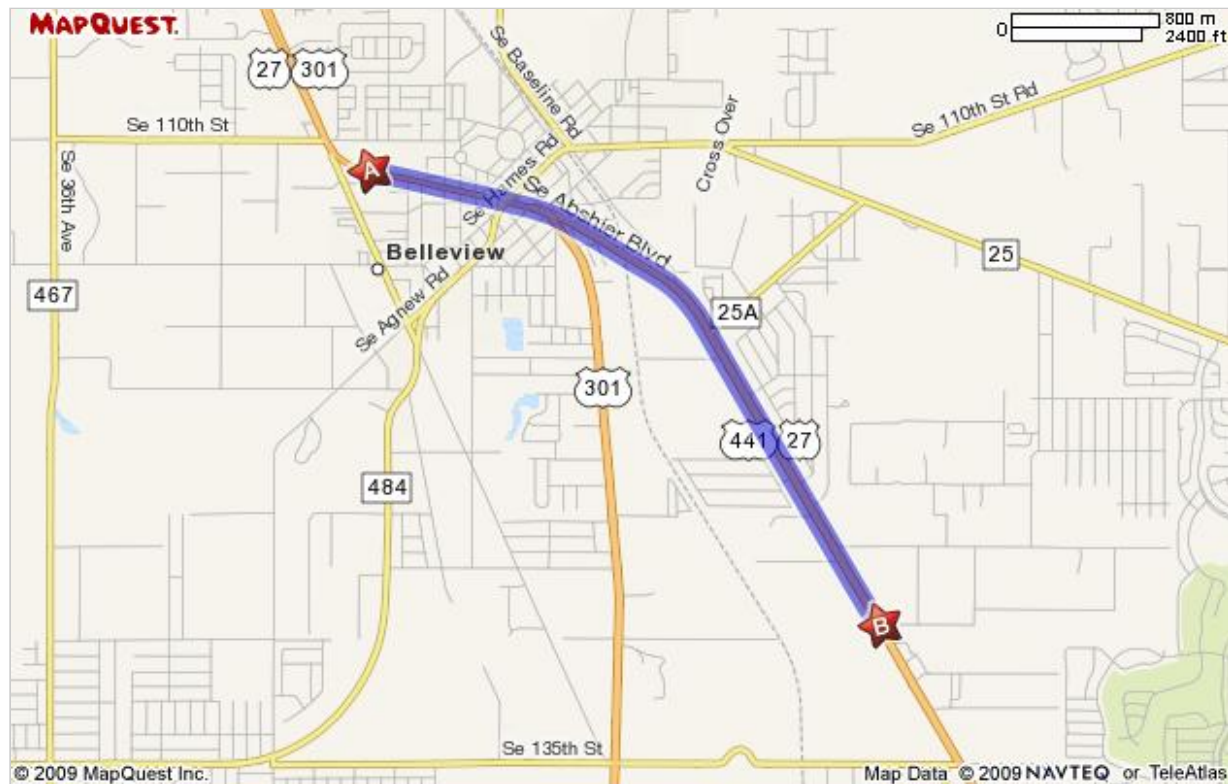

Notes

Trip to 12888 SE Us Highway 441

Belleview, FL 34420-4566
3.12 miles - about 4 minutes

5148 SE Abshier Blvd, Belleview, FL 34420-3919

1. Start out going **SOUTH** on **US-441 / SE ABSHIER BLVD / US-27 / US-301 / FL-25 / FL-500** toward **SE 53RD CT**. Continue to follow **US-441 S / US-27 S / FL-500 S**.

go 3.1 mi

2. 12888 SE US HIGHWAY 441.

go 0.0 mi

12888 SE Us Highway 441, Belleview, FL 34420-4566

Total Travel Estimate : 3.12 miles - about 4 minutes

Route Map [Hide](#)

[All rights reserved. Use subject to License/Copyright](#) | [Map Legend](#)